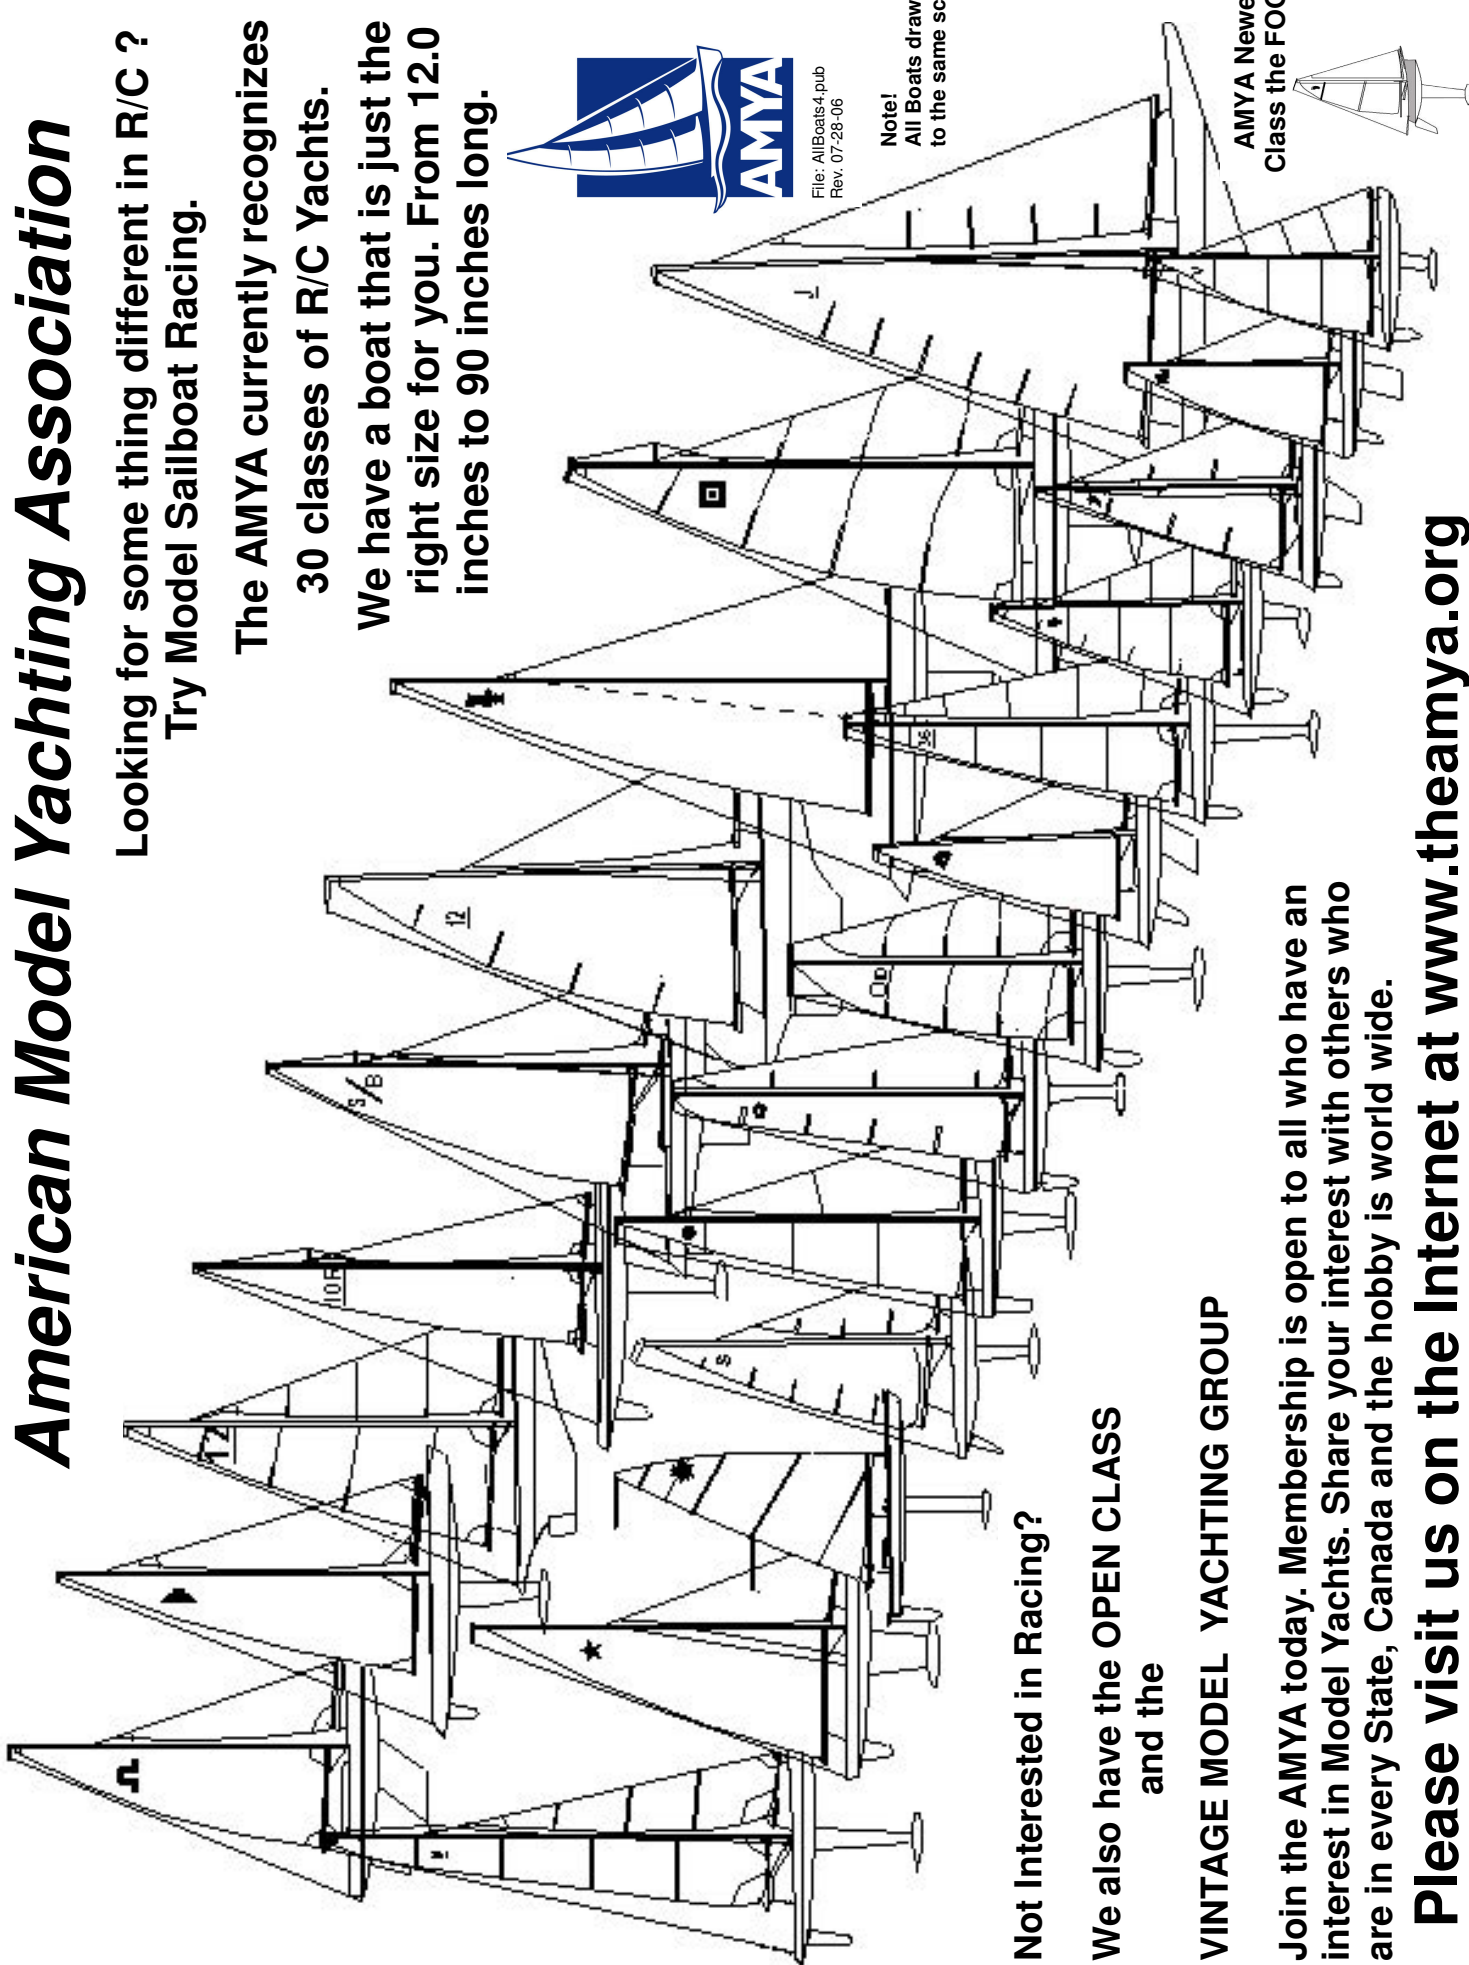

American Model Yachting Association

Looking for some thing different in R/C ?
Try Model Sailboat Racing.

The AMYA currently recognizes
30 classes of R/C Yachts.

We have a boat that is just the
right size for you. From 12.0
inches to 90 inches long.

File: AllBoats4.pub
Rev. 07-28-06

Note!
All Boats drawn
to the same scale

AMYA Newest
Class the FOOTY

Not Interested in Racing?

We also have the OPEN CLASS
and the

VINTAGE MODEL YACHTING GROUP

Join the AMYA today. Membership is open to all who have an
interest in Model Yachts. Share your interest with others who
are in every State, Canada and the hobby is world wide.