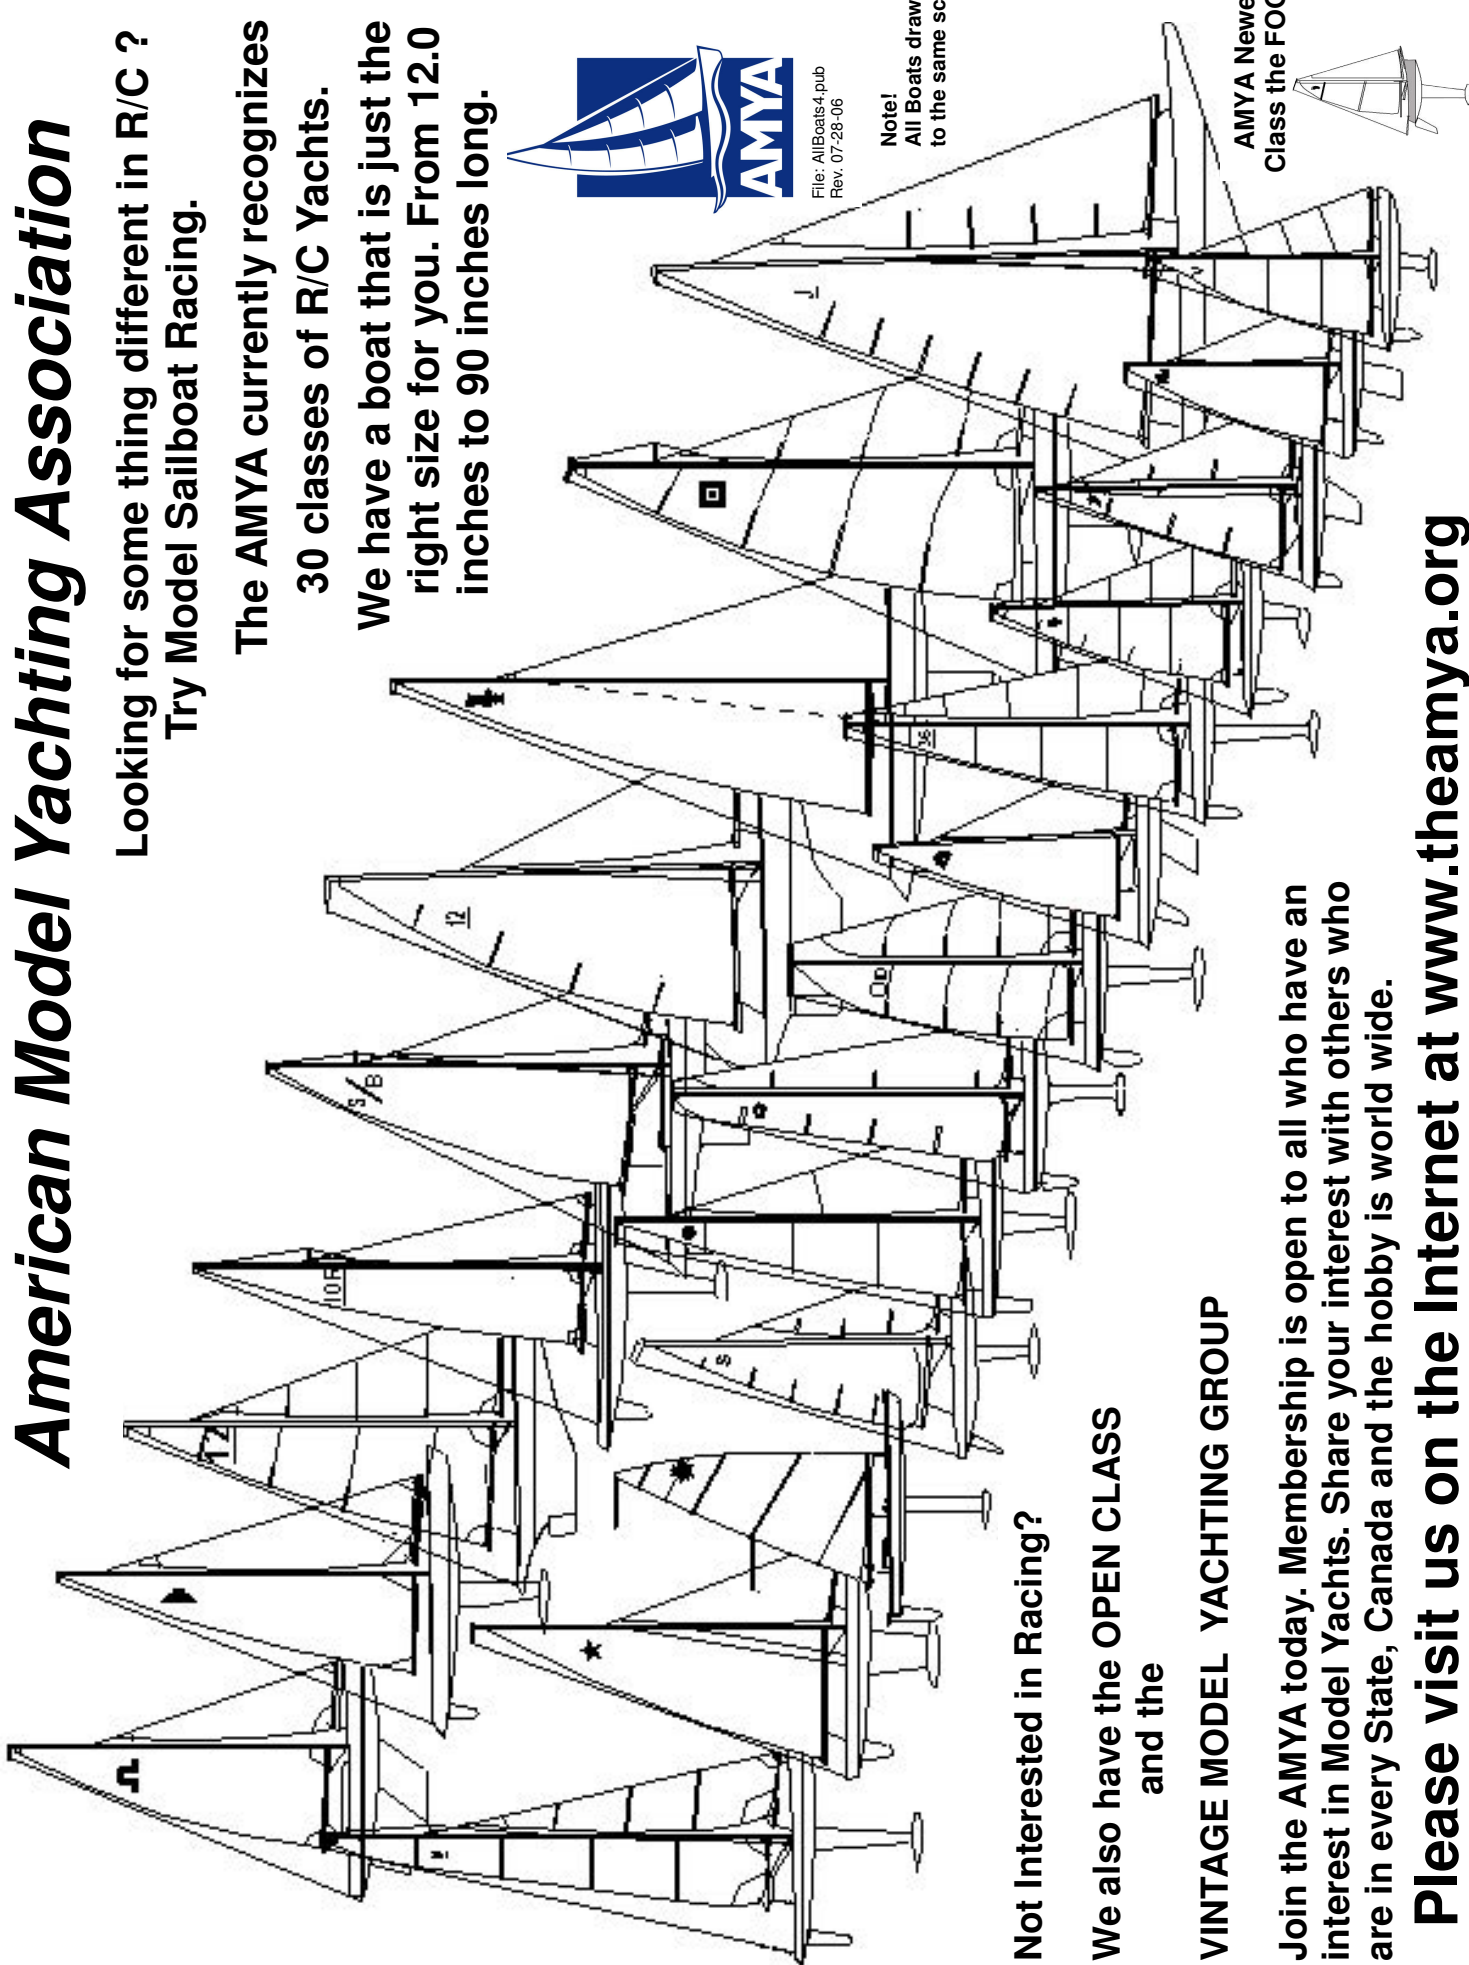

# American Model Yachting Association

Looking for some thing different in R/C ?  
Try Model Sailboat Racing.

The AMYA currently recognizes  
30 classes of R/C Yachts.

We have a boat that is just the  
right size for you. From 12.0  
inches to 90 inches long.

File: AllBoats4.pub  
Rev. 07-28-06

Note!  
All Boats drawn  
to the same scale

AMYA Newest  
Class the FOOTY

Not Interested in Racing?

We also have the OPEN CLASS  
and the

VINTAGE MODEL YACHTING GROUP

Join the AMYA today. Membership is open to all who have an  
interest in Model Yachts. Share your interest with others who  
are in every State, Canada and the hobby is world wide.